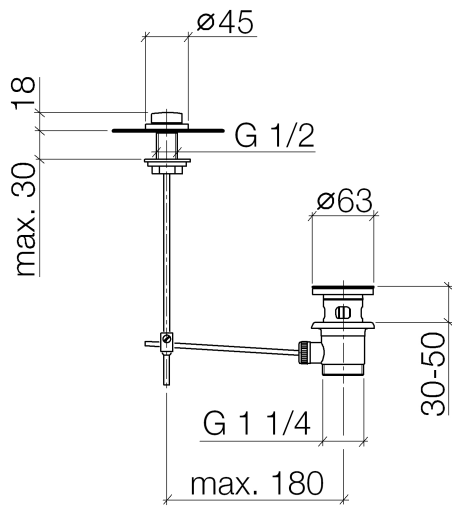

Basin Waste with knob for deck mounting 1 1/4" - Platinum

IMO

10 200 970

Fits: IMO, LULU, MADISON, MEM, TARA,
CL.1, LISSÉ, VAIA, META, CYO

	Platinum	10 200 970-08
	Chrome	10 200 970-00
	Brushed Platinum	10 200 970-06
	Durabass (23kt Gold)	10 200 970-09
	Dark Chrome	10 200 970-19
	Light Gold	10 200 970-26
	Brushed Light Gold	10 200 970-27
	Brushed Durabass (23kt Gold)	10 200 970-28
	Matte Black	10 200 970-33
	Brushed Bronze	10 200 970-42
	Brushed Champagne (22kt Gold)	10 200 970-46
	Champagne (22kt Gold)	10 200 970-47
	Brushed Chrome	10 200 970-93
	Brushed Dark Platinum	10 200 970-99

Basin Waste with knob for deck mounting 1 1/4" - Platinum

IMO

10 200 970

Only suitable for basins with an overflow.

10 200 970

10 200 970

Parts for other finishes can be found here: [Chrome](#)

Spare parts list

No.	Item Number	Name	Quantity used	Delivery time
1	09 21 33 001-08	handle	1	40
2	09 14 10 007 90	seal	2	2
3	09 31 09 004-08	pull-rod	1	40
4	09 18 40 022-08	sleeve	1	40
5	09 14 10 095 90	seal	1	2
6	09 14 05 012 90	seal	1	2
7	09 14 40 001 90	seal	1	60
8	09 23 10 010 90	nut	1	2
9	90 11 01 001 00-08	pop-up waste	1	40